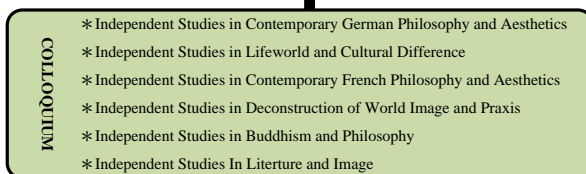

National Sun Yat-sen University

Institute of Philosophy Course Structure

obligatory course(I)

selective course (I)

selected course (II)

Thesis